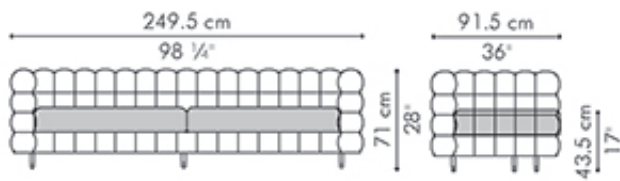

YIN & YANG

KENETHCOBONPUE

SOFA
LOVESEAT

🏠 rattan peel, rattan, steel, stainless steel
⚙️ polyethylene, steel, stainless steel

YIN & YANG

Sofa

extra large

deep

regular

	INDOOR	OUTDOOR
EXTRA LARGE	55 kg / 121 lbs	58 kg / 128 lbs
DEEPER	51 kg / 112 lbs	53 kg / 117 lbs
REGULAR	47 kg / 104 lbs	49 kg / 108 lbs
EXTRA LARGE	1.81 m ³	1.76 m ³
DEEPER	1.50 m ³	1.45 m ³
REGULAR	1.28 m ³	1.24 m ³
EXTRA LARGE	6.40 m / 7.10 yds	
DEEPER	4.85 m / 5.40 yds	
REGULAR	6.00 m / 6.70 yds	

Loveseat

deep

regular

	INDOOR	OUTDOOR
DEEP	30 kg / 66 lbs	34 kg / 75 lbs
REGULAR	27.5 kg / 61 lbs	31 kg / 68 lbs
DEEP	1.08 m ³	1.05 m ³
REGULAR	0.92 m ³	0.89 m ³
DEEP	3.70 m / 4.10 yds	
REGULAR	4.00 m / 4.45 yds	