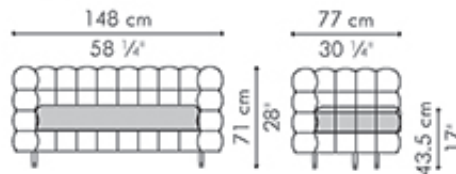

regular

	INDOOR	OUTDOOR
EXTRA LARGE	55 kg / 121 lbs	58 kg / 128 lbs
DEEPER	51 kg / 112 lbs	53 kg / 117 lbs
REGULAR	47 kg / 104 lbs	49 kg / 108 lbs
EXTRA LARGE	1.81 m ³	1.76 m ³
DEEPER	1.50 m ³	1.45 m ³
REGULAR	1.28 m ³	1.24 m ³
EXTRA LARGE	6.40 m / 7.10 yds	
DEEPER	4.85 m / 5.40 yds	
REGULAR	6.00 m / 6.70 yds	

Loveseat

deep

regular

	INDOOR	OUTDOOR
DEEP	30 kg / 66 lbs	34 kg / 75 lbs
REGULAR	27.5 kg / 61 lbs	31 kg / 68 lbs
DEEP	1.08 m ³	1.05 m ³
REGULAR	0.92 m ³	0.89 m ³
DEEP	3.70 m / 4.10 yds	
REGULAR	4.00 m / 4.45 yds	