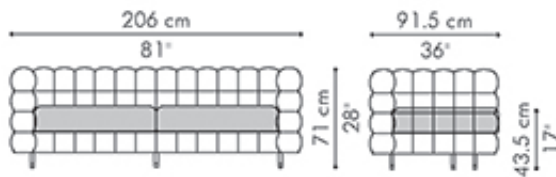

YIN & YANG

KENETHCOBONPUE

SOFA
LOVESEAT

🏠 rattan peel, rattan, steel, stainless steel
⚙️ polyethylene, steel, stainless steel

YIN & YANG

Sofa

extra large

deep

regular

	INDOOR	OUTDOOR
EXTRA LARGE	55 kg / 121 lbs	58 kg / 128 lbs
DEEPER	51 kg / 112 lbs	53 kg / 117 lbs
REGULAR	47 kg / 104 lbs	49 kg / 108 lbs
EXTRA LARGE	1.81 m ³	1.76 m ³
DEEPER	1.50 m ³	1.45 m ³
REGULAR	1.28 m ³	1.24 m ³
EXTRA LARGE	6.40 m / 7.10 yds	
DEEPER	4.85 m / 5.40 yds	
REGULAR	6.00 m / 6.70 yds	

Loveseat

deep

regular

	INDOOR	OUTDOOR
DEEP	30 kg / 66 lbs	34 kg / 75 lbs
REGULAR	27.5 kg / 61 lbs	31 kg / 68 lbs
DEEP	1.08 m ³	1.05 m ³
REGULAR	0.92 m ³	0.89 m ³
DEEP	3.70 m / 4.10 yds	
REGULAR	4.00 m / 4.45 yds	