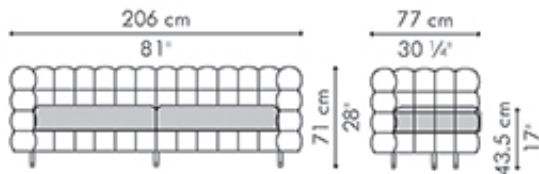

YIN & YANG

KENETHCOBONPUE

SOFA
LOVESEAT

🏠 rattan peel, rattan, steel, stainless steel
⚙️ polyethylene, steel, stainless steel

YIN & YANG

Sofa

extra large

deep

regular

	INDOOR	OUTDOOR
EXTRA LARGE	55 kg / 121 lbs	58 kg / 128 lbs
DEEPER	51 kg / 112 lbs	53 kg / 117 lbs
REGULAR	47 kg / 104 lbs	49 kg / 108 lbs
EXTRA LARGE	1.81 m ³	1.76 m ³
DEEPER	1.50 m ³	1.45 m ³
REGULAR	1.28 m ³	1.24 m ³
EXTRA LARGE	6.40 m / 7.10 yds	
DEEPER	4.85 m / 5.40 yds	
REGULAR	6.00 m / 6.70 yds	

Loveseat

deep

regular

	INDOOR	OUTDOOR
DEEP	30 kg / 66 lbs	34 kg / 75 lbs
REGULAR	27.5 kg / 61 lbs	31 kg / 68 lbs
DEEP	1.08 m ³	1.05 m ³
REGULAR	0.92 m ³	0.89 m ³
DEEP	3.70 m / 4.10 yds	
REGULAR	4.00 m / 4.45 yds	