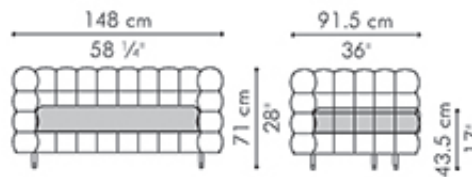

regular

	INDOOR	OUTDOOR
EXTRA LARGE	55 kg / 121 lbs	58 kg / 128 lbs
DEEPER	51 kg / 112 lbs	53 kg / 117 lbs
REGULAR	47 kg / 104 lbs	49 kg / 108 lbs
EXTRA LARGE	1.81 m ³	1.76 m ³
DEEPER	1.50 m ³	1.45 m ³
REGULAR	1.28 m ³	1.24 m ³
EXTRA LARGE	6.40 m / 7.10 yds	
DEEPER	4.85 m / 5.40 yds	
REGULAR	6.00 m / 6.70 yds	

Loveseat

deep

regular

	INDOOR	OUTDOOR
DEEP	30 kg / 66 lbs	34 kg / 75 lbs
REGULAR	27.5 kg / 61 lbs	31 kg / 68 lbs
DEEP	1.08 m ³	1.05 m ³
REGULAR	0.92 m ³	0.89 m ³
DEEP	3.70 m / 4.10 yds	
REGULAR	4.00 m / 4.45 yds	