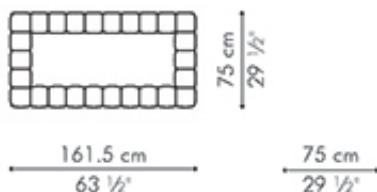

### Rectangular Dining Table

8 seater

Standard glass size:

223.5 cm W x 137 cm D x 12 mm thickness  
(88" W x 54" D x 1/2"), pencil edge

	INDOOR	OUTDOOR	GLASS
	41 kg / 90 lbs	43 kg / 95 lbs	86 kg / 190 lbs
	47 kg / 104 lbs	51 kg / 112 lbs	132 kg / 291 lbs
	0.94 m <sup>3</sup>	0.91 m <sup>3</sup>	0.59 m <sup>3</sup>

### Coffee Table regular

Standard glass size:

80 cm D x 120 cm W x 10 mm thickness  
(31 1/2" D x 47 1/4" W x 3/8"), pencil edge

	INDOOR	OUTDOOR	GLASS
	19.5 kg / 43 lbs	21 kg / 46 lbs	22.5 kg / 50 lbs
	23 kg / 51 lbs	24.5 kg / 54 lbs	48.5 kg / 107 lbs
	0.56 m <sup>3</sup>	0.54 m <sup>3</sup>	0.21 m <sup>3</sup>