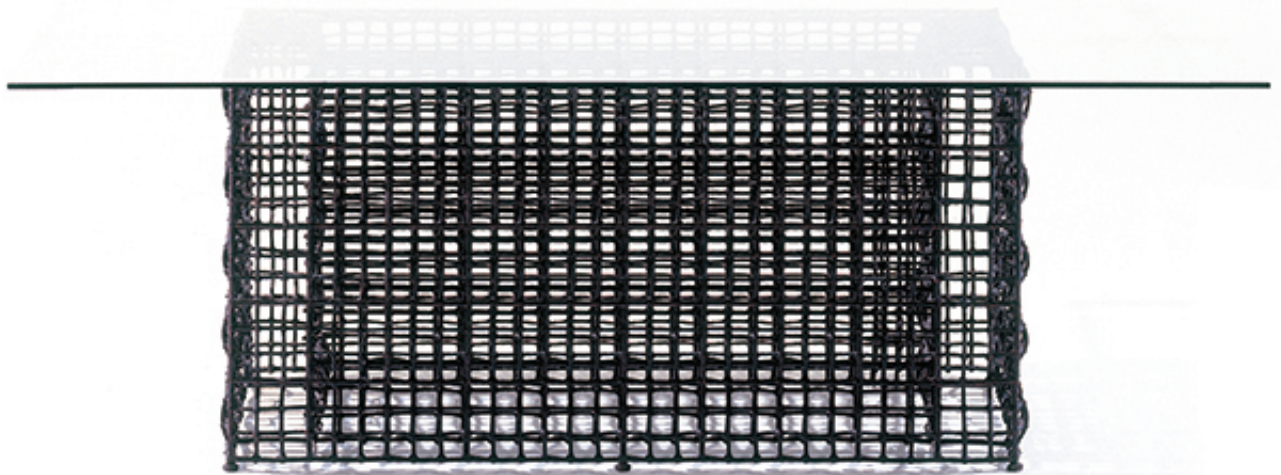

# YIN & YANG

**KENETHCOBONPUE**

DINING TABLE, RECTANGULAR  
COFFEE TABLE, REGULAR

🏠 rattan peel, rattan, steel

⚙️ polyethylene, steel

### Rectangular Dining Table

8 seater

Standard glass size:

223.5 cm W x 137 cm D x 12 mm thickness  
(88" W x 54" D x 1/2"), pencil edge

	INDOOR	OUTDOOR	GLASS
	41 kg / 90 lbs	43 kg / 95 lbs	86 kg / 190 lbs
	47 kg / 104 lbs	51 kg / 112 lbs	132 kg / 291 lbs
	0.94 m <sup>3</sup>	0.91 m <sup>3</sup>	0.59 m <sup>3</sup>

### Coffee Table regular

Standard glass size:

80 cm D x 120 cm W x 10 mm thickness  
(31 1/2" D x 47 1/4" W x 3/8"), pencil edge

	INDOOR	OUTDOOR	GLASS
	19.5 kg / 43 lbs	21 kg / 46 lbs	22.5 kg / 50 lbs
	23 kg / 51 lbs	24.5 kg / 54 lbs	48.5 kg / 107 lbs
	0.56 m <sup>3</sup>	0.54 m <sup>3</sup>	0.21 m <sup>3</sup>