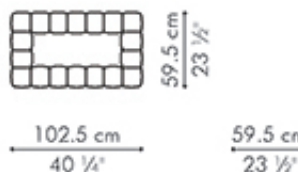

### Rectangular Dining Table

8 seater

Standard glass size:

223.5 cm W x 137 cm D x 12 mm thickness  
(88" W x 54" D x 1/2"), pencil edge

	INDOOR	OUTDOOR	GLASS
	41 kg / 90 lbs	43 kg / 95 lbs	86 kg / 190 lbs
	47 kg / 104 lbs	51 kg / 112 lbs	132 kg / 291 lbs
	0.94 m <sup>3</sup>	0.91 m <sup>3</sup>	0.59 m <sup>3</sup>

### Coffee Table regular

Standard glass size:

80 cm D x 120 cm W x 10 mm thickness  
(31 1/2" D x 47 1/4" W x 3/8"), pencil edge

	INDOOR	OUTDOOR	GLASS
	19.5 kg / 43 lbs	21 kg / 46 lbs	22.5 kg / 50 lbs
	23 kg / 51 lbs	24.5 kg / 54 lbs	48.5 kg / 107 lbs
	0.56 m <sup>3</sup>	0.54 m <sup>3</sup>	0.21 m <sup>3</sup>