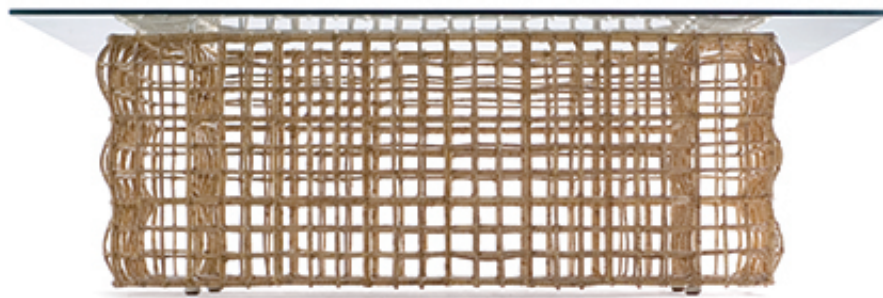

# YIN & YANG

**KENETHCOBONPUE**

DINING TABLE, RECTANGULAR  
COFFEE TABLE, REGULAR

🏠 rattan peel, rattan, steel

⚙️ polyethylene, steel

### Rectangular Dining Table

8 seater

Standard glass size:

223.5 cm W x 137 cm D x 12 mm thickness  
(88" W x 54" D x 1/2"), pencil edge

	INDOOR	OUTDOOR	GLASS
	41 kg / 90 lbs	43 kg / 95 lbs	86 kg / 190 lbs
	47 kg / 104 lbs	51 kg / 112 lbs	132 kg / 291 lbs
	0.94 m <sup>3</sup>	0.91 m <sup>3</sup>	0.59 m <sup>3</sup>

INDOOR rattan peel, rattan, steel

natural

brown

OUTDOOR polyethylene, steel

natural

brown

### Coffee Table regular

Standard glass size:

80 cm D x 120 cm W x 10 mm thickness  
(31 1/2" D x 47 1/4" W x 3/8"), pencil edge

	INDOOR	OUTDOOR	GLASS
	19.5 kg / 43 lbs	21 kg / 46 lbs	22.5 kg / 50 lbs
	23 kg / 51 lbs	24.5 kg / 54 lbs	48.5 kg / 107 lbs
	0.56 m <sup>3</sup>	0.54 m <sup>3</sup>	0.21 m <sup>3</sup>