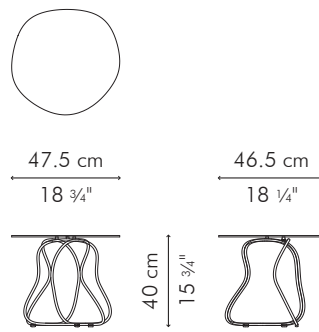

End Table

OUTDOOR aluminum, steel

aqua

orange

black

dolphin gray

gray

Stool