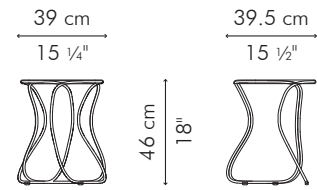

TRAME

designed by Federica Capitani

Coffee Table

OUTDOOR aluminum, steel

dolphin gray

End Table

OUTDOOR aluminum, steel

aqua

orange

black

dolphin gray

gray

Stool

OUTDOOR polyethylene, nylon, steel

faery blue | spring mint