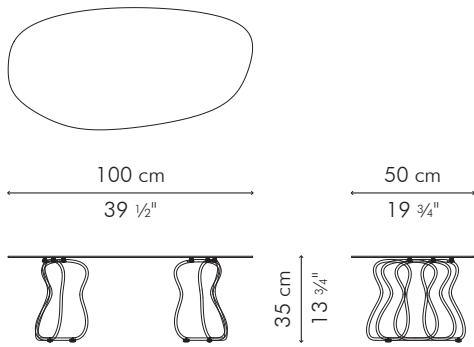

TRAME

designed by Federica Capitani

Coffee Table

OUTDOOR aluminum, steel

dolphin gray