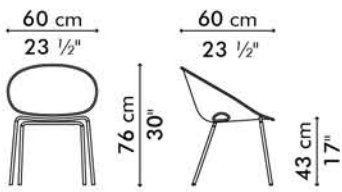

DIMPLE

KENETHCOBONPUE

STACKING ARMCHAIR

⚙ polyethylene fiber, steel, stainless steel

DIMPLE

Stacking Armchair

 7.5 kg / 17 lbs

 20 kg / 44 lbs

 0.33 m³

 3

 2

OUTDOOR polyethylene fiber, steel, stainless steel

bronze