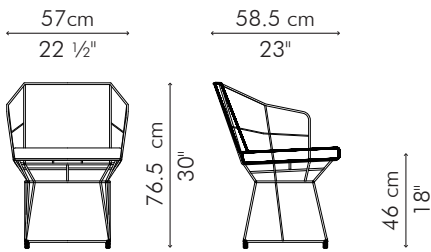

CALYX

KENETHCOBONPUE

SIDE CHAIR
EASY ARMCHAIR, lowback

☼ polyethylene, aluminum

CALYX
Side chair

8 kg / 17.6 lbs

12.5 kg / 27.5 lbs

0.25 m³

Easy Armchair, lowback

8 kg / 17.6 lbs

13 kg / 28.7 lbs

0.28 m³

OUTDOOR polyethylene, aluminum

whitewash

OUTDOOR polyethylene, aluminum

whitewash