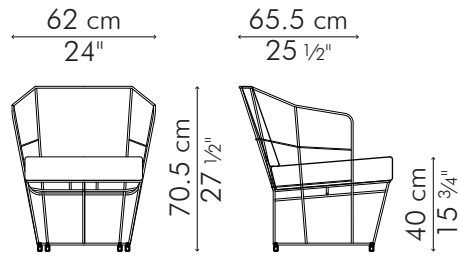

CALYX

KENETHCOBONPUE

SIDE CHAIR
EASY ARMCHAIR, lowback

☼ polyethylene, aluminum

CALYX
Side chair

8 kg / 17.6 lbs

12.5 kg / 27.5 lbs

0.25 m³

Easy Armchair, lowback

8 kg / 17.6 lbs

13 kg / 28.7 lbs

0.28 m³

OUTDOOR polyethylene, aluminum

whitewash

OUTDOOR polyethylene, aluminum

whitewash