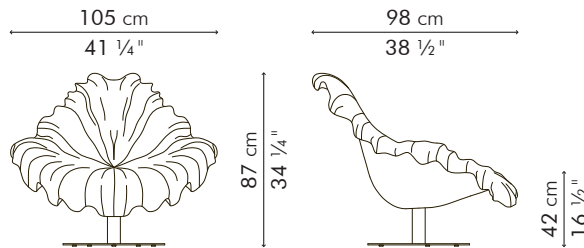

EASY ARMCHAIR

INDOOR

22.5 kg / 50 lbs

56 kg / 123 lbs

1.33 m³

INDOOR microfiber, fiberglass reinforced polymer and steel

Moss Green	CAEBM-MG-4134	Muted Red	CAEBM-MR-4134	Cobalt Blue	CAEBM-CB-4134
Lime Green	CAEBM-LG-4134	Black	CAEBM-BL-4134	Tangerine	CAEBM-T-4134
Yellow	CAEBM-Y-4134