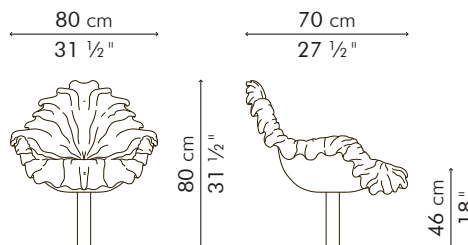

BLOOM

KENETHCOBONPUE

EASY ARMCHAIR
CLUB CHAIR

🏠 microfiber, fiberglass reinforced polymer, steel

CLUB CHAIR

INDOOR

INDOOR microfiber, fiberglass reinforced polymer and steel

Moss Green	CCBM-MG-2731	Muted Red	CCBM-MR-2731	Cobalt Blue	CCBM-CB-2731
Lime Green	CCBM-LG-2731	Black	CCBM-BL-2731	Tangerine	CCBM-T-2731
Yellow	CCBM-Y-2731				

CLUB CHAIR, swivel

INDOOR

INDOOR microfiber, fiberglass reinforced polymer and steel

Moss Green	CCBM-MG-2731S	Muted Red	CCBM-MR-2731S	Cobalt Blue	CCBM-CB-2731S
Lime Green	CCBM-LG-2731S	Black	CCBM-BL-2731S	Tangerine	CCBM-T-2731S
Yellow	CCBM-Y-2731S				