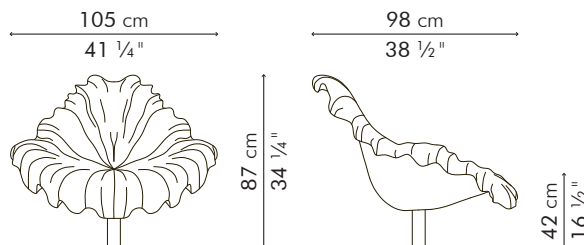

EASY ARMCHAIR

INDOOR

 22.5 kg / 50 lbs

 56 kg / 123 lbs

 1.33 m³

INDOOR microfiber, fiberglass reinforced polymer and steel

Moss Green	CAEBM-MG-4134	Muted Red	CAEBM-MR-4134	Cobalt Blue	CAEBM-CB-4134
Lime Green	CAEBM-LG-4134	Black	CAEBM-BL-4134	Tangerine	CAEBM-T-4134
Yellow	CAEBM-Y-4134				

EASY ARMCHAIR, swivel

INDOOR

 28 kg / 62 lbs

 61.5 kg / 136 lbs

 1.33 m³

INDOOR microfiber, fiberglass reinforced polymer and steel

Moss Green	CAEBM-MG-4134S	Muted Red	CAEBM-MR-4134S	Cobalt Blue	CAEBM-CB-4134S
Lime Green	CAEBM-LG-4134S	Black	CAEBM-BL-4134S	Tangerine	CAEBM-T-4134S
Yellow	CAEBM-Y-4134S				