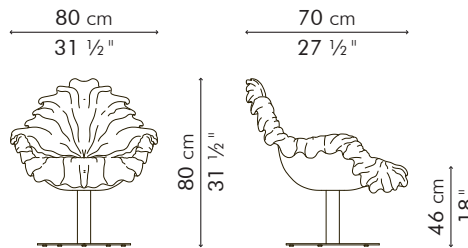

BLOOM

KENETHCOBONPUE

EASY ARMCHAIR
CLUB CHAIR

🏠 microfiber, fiberglass reinforced polymer, steel

CLUB CHAIR

INDOOR

INDOOR microfiber, fiberglass reinforced polymer and steel

Moss Green	CCBM-MG-2731	Muted Red	CCBM-MR-2731	Cobalt Blue	CCBM-CB-2731
Lime Green	CCBM-LG-2731	Black	CCBM-BL-2731	Tangerine	CCBM-T-2731
Yellow	CCBM-Y-2731				